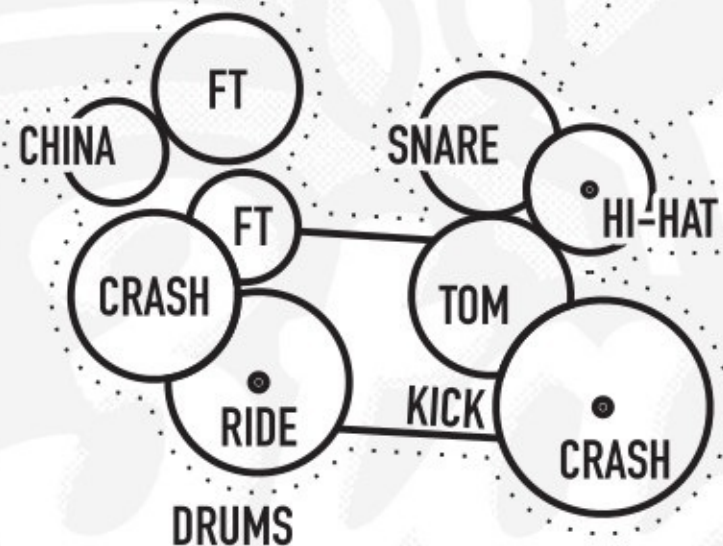

M3TA - STAGE PLAN

WWW.M3TA.CZ

SAMPLE

2x JACK 6,3 MM
(male) LINE OUT

IN-EAR

1x XLR (male)
/ JACK

ONDRA

GUITAR AMP

BASS AMP

GUITAR AMP

MÍŽA

RADIM

DAVE