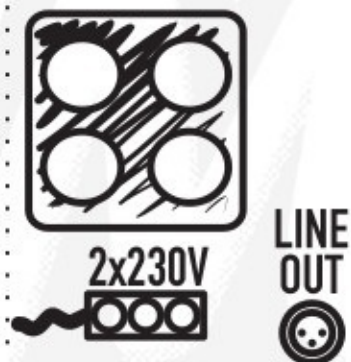

M3TA - STAGE PLAN

WWW.M3TA.CZ

SAMPLE

2x JACK 6,3 MM
(male) LINE OUT

IN-EAR

1x XLR (male)
/ JACK

ONDRA

GUITAR AMP

BASS AMP

GUITAR AMP

MÍŽA

RADIM

DAVE